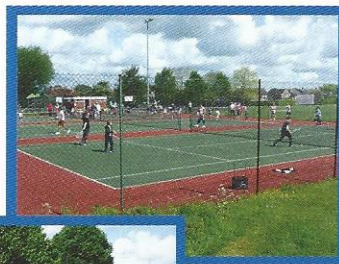

Why not try tennis?

- It's fun to play with family and friends
- It's a great way of meeting people
- It's healthy exercise and gets you fitter
- It's easier than you think, and we can help you develop your skills