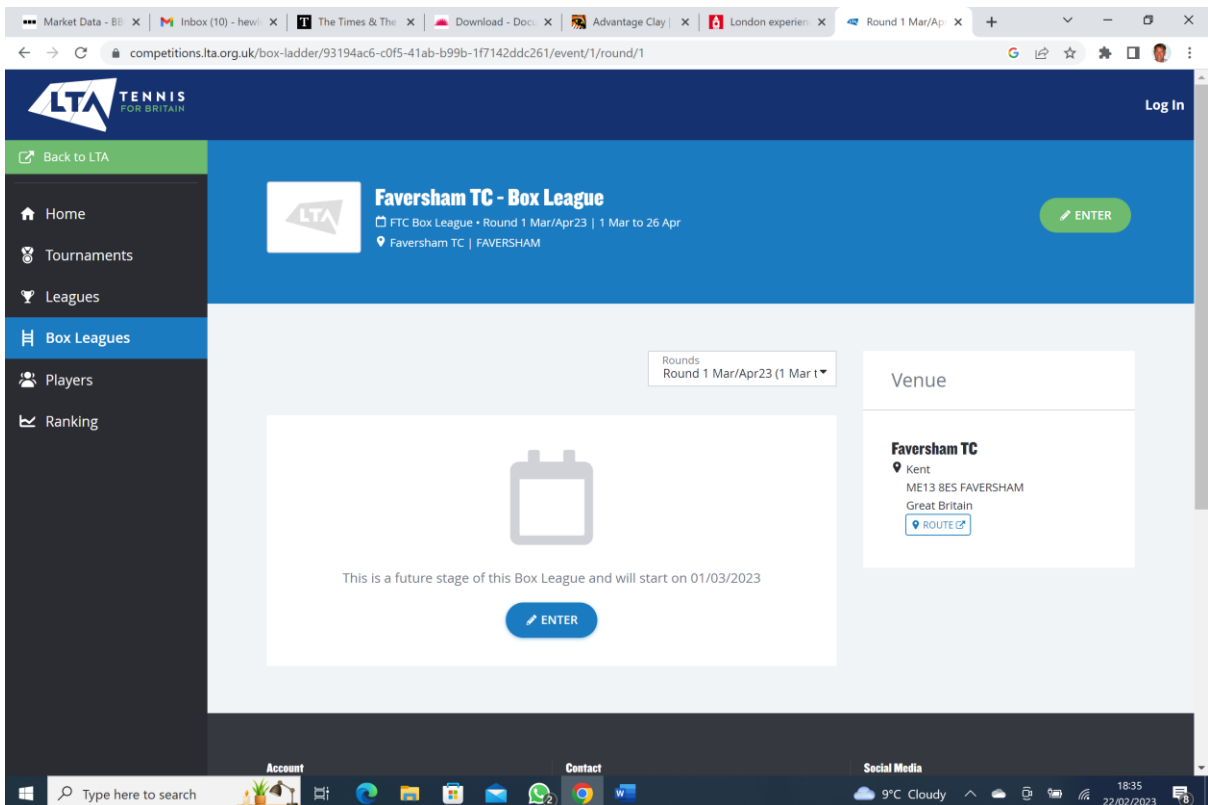

FAVERSHAM TENNIS CLUB – BOX LEAGUE REGISTRATION VIA LTA

This document gives screenshots for applying for Box League entry; entering results; and seeing box positions. Not the easiest process, but good for those wanting LTA rankings! If all else fails then please advise me at hewlettjeremy@gmail.com

- **Log in to your LTA account**

- **On the menu bar goto 'compete' and click on 'find a competition'**

- This takes you to the LTA competition sub-domain
- Click on left hand menu 'box leagues'

- Type in the search bar 'Faversham'

- Double click on the blue hyper-link 'Faversham TC – Box League'

- Click 'enter' and put in your details

- You may have to log in again (something to do with being on LTA sub-domain)

- Whilst you're here check out you details