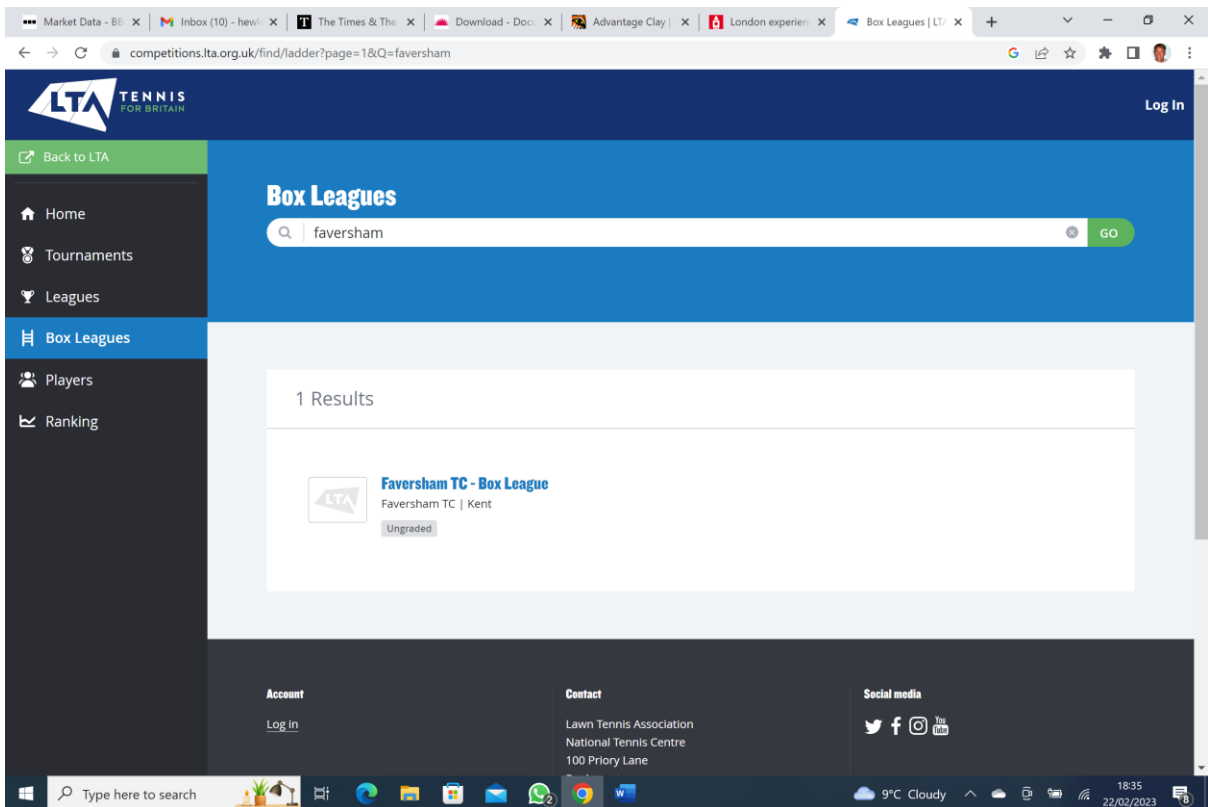

- **Log in to your LTA account**

- **On the menu bar goto 'compete' and click on 'find a competition'**

- This takes you to the LTA competition sub-domain
- Click on left hand menu 'box leagues'

- Type in the search bar 'Faversham'

- Double click on the blue hyper-link 'Faversham TC – Box League'

- Click 'enter' and put in your details

- You may have to log in again (something to do with being on LTA sub-domain)

- Whilst you're here check out you details