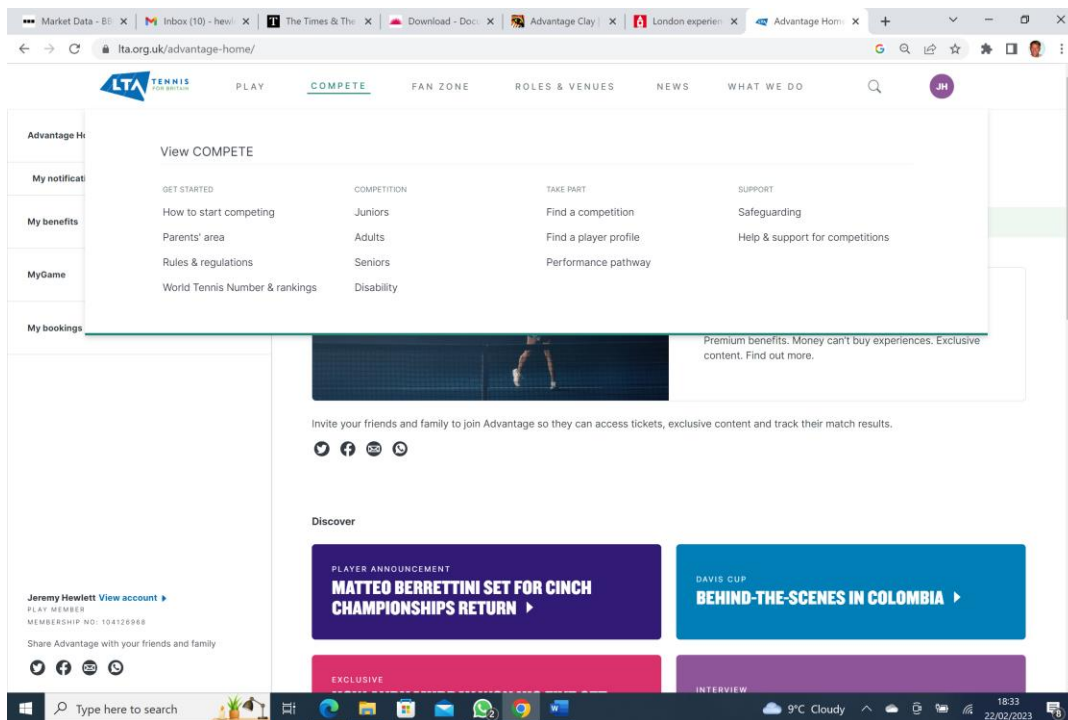

FAVERSHAM TENNIS CLUB – BOX LEAGUE REGISTRATION VIA LTA

This document gives screenshots for applying for Box League entry; entering results; and seeing box positions. Not the easiest process, but good for those wanting LTA rankings! If all else fails then please advise me at hewlettjeremy@gmail.com

- **Log in to your LTA account**

- **On the menu bar goto 'compete' and click on 'find a competition'**

- This takes you to the LTA competition sub-domain
- Click on left hand menu 'box leagues'

- Type in the search bar 'Faversham'