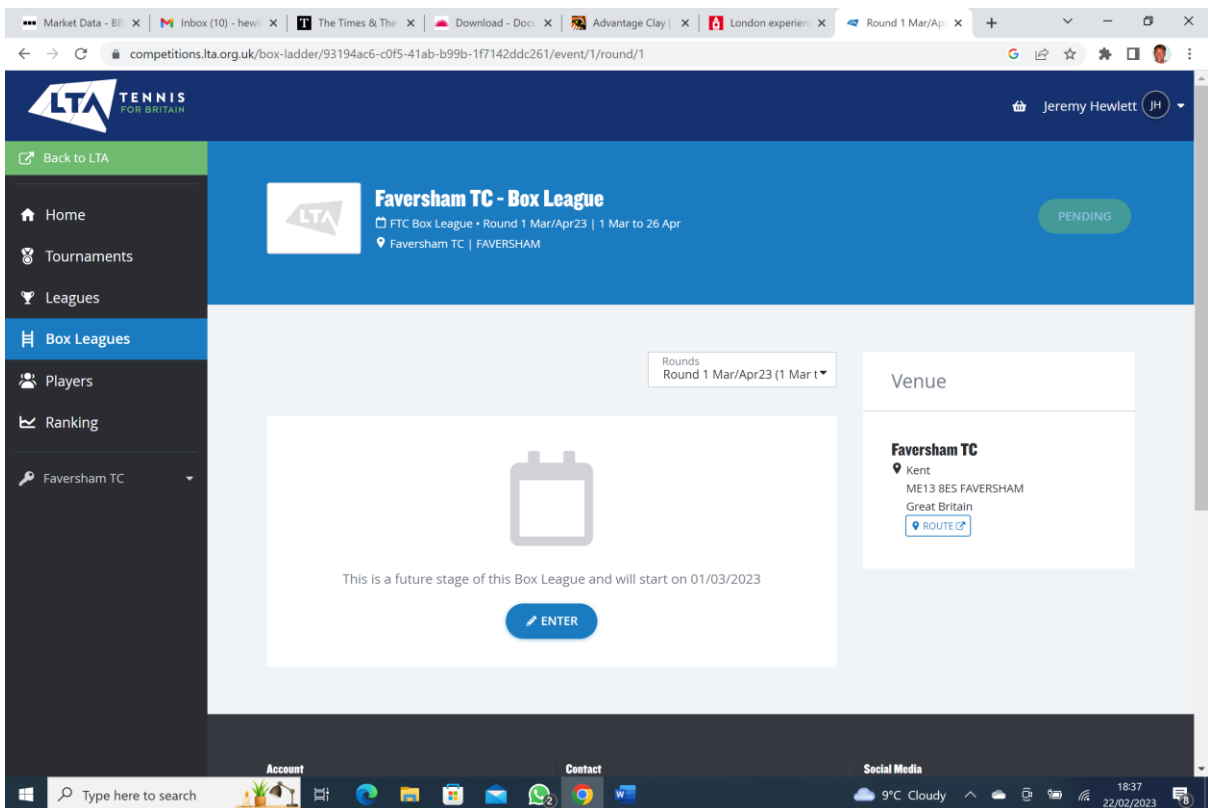

- Double click on the blue hyper-link 'Faversham TC – Box League'

- Click 'enter' and put in your details

- You may have to log in again (something to do with being on LTA sub-domain)

- Whilst you're here check out you details