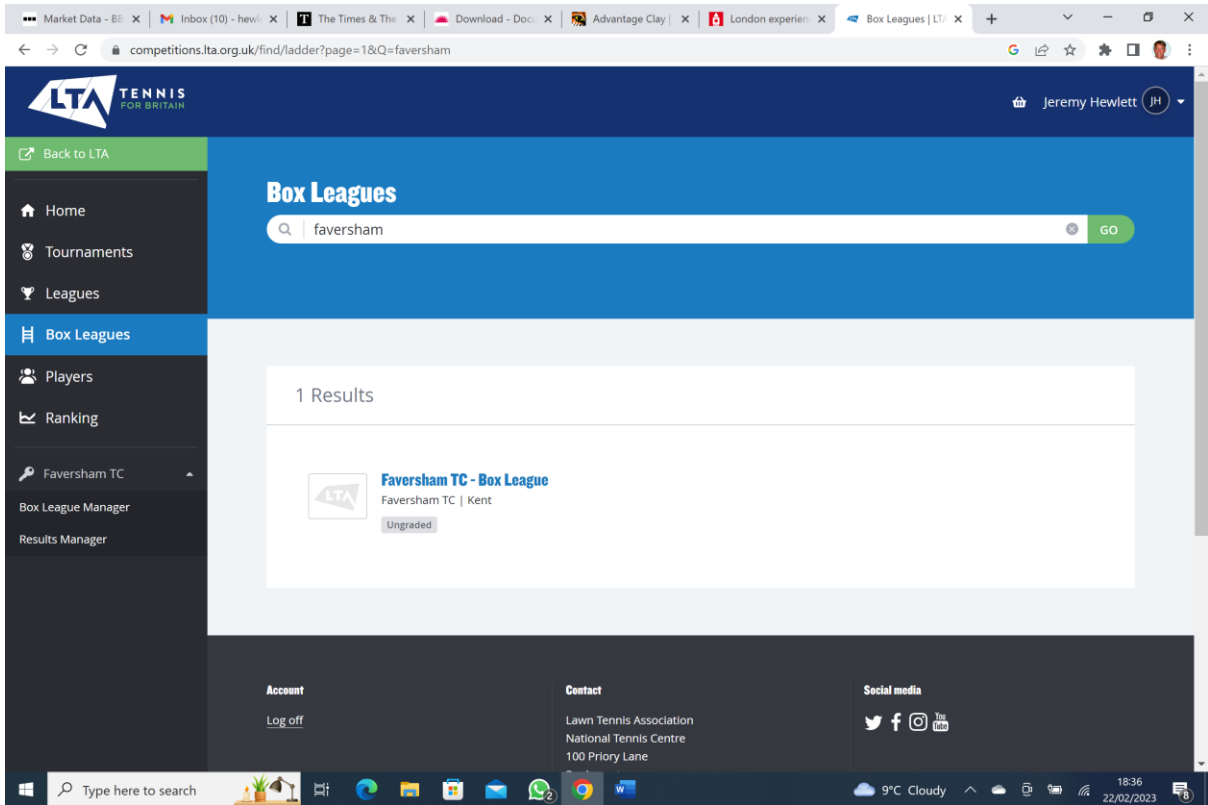

- **Log in to your LTA account**

- **On the menu bar goto 'compete' and click on 'find a competition'**

- This takes you to the LTA competition sub-domain
- Click on left hand menu 'box leagues'

- Type in the search bar 'Faversham'

- Double click on the blue hyper-link 'Faversham TC – Box League'

- Click 'enter' and put in your details

- You may have to log in again (something to do with being on LTA sub-domain)

- Whilst you're here check out you details