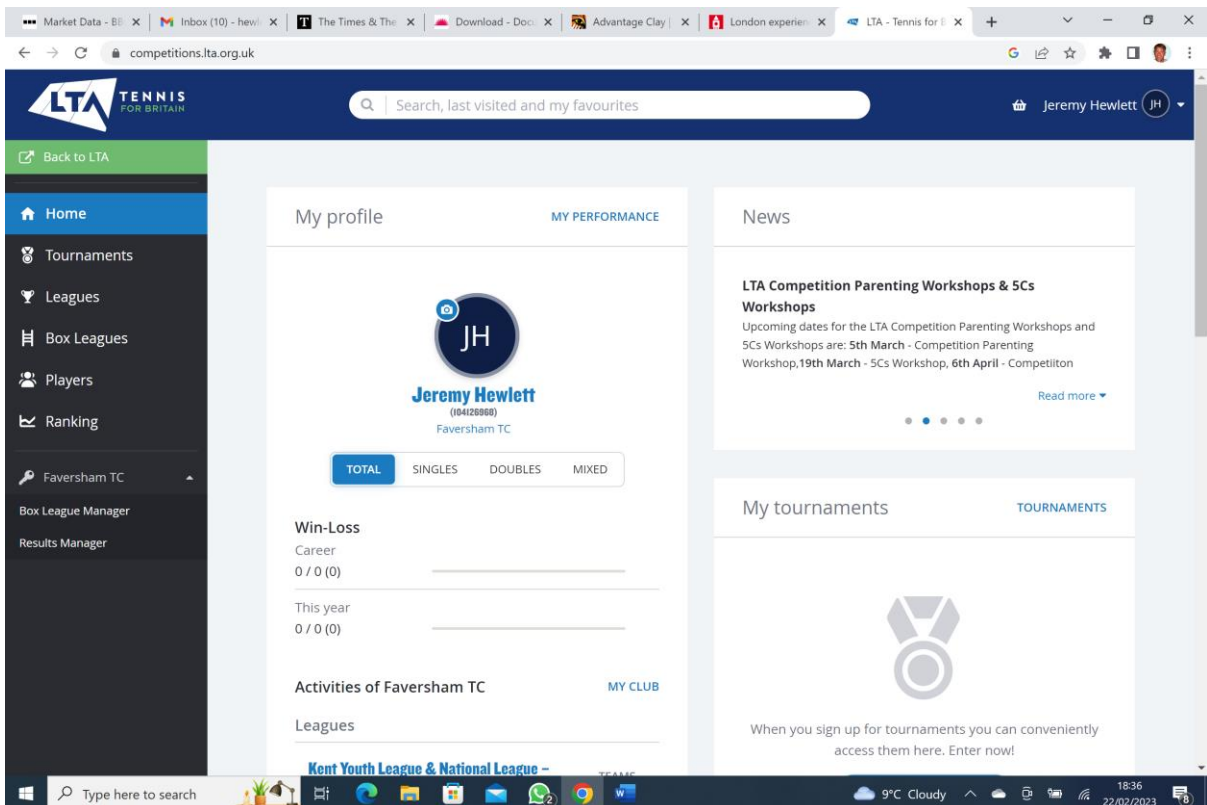

- Double click on the blue hyper-link 'Faversham TC – Box League'

- Click 'enter' and put in your details

- You may have to log in again (something to do with being on LTA sub-domain)

- Whilst you're here check out you details