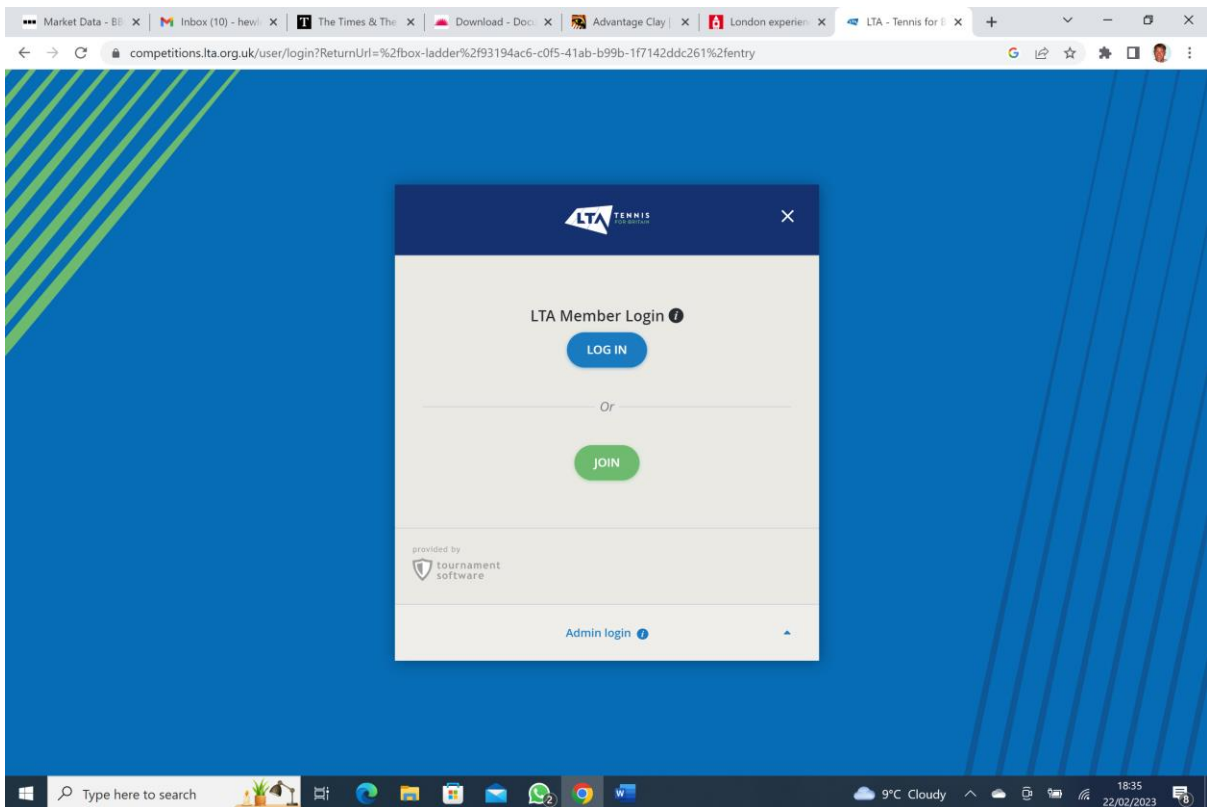

- You may have to log in again (something to do with being on LTA sub-domain)