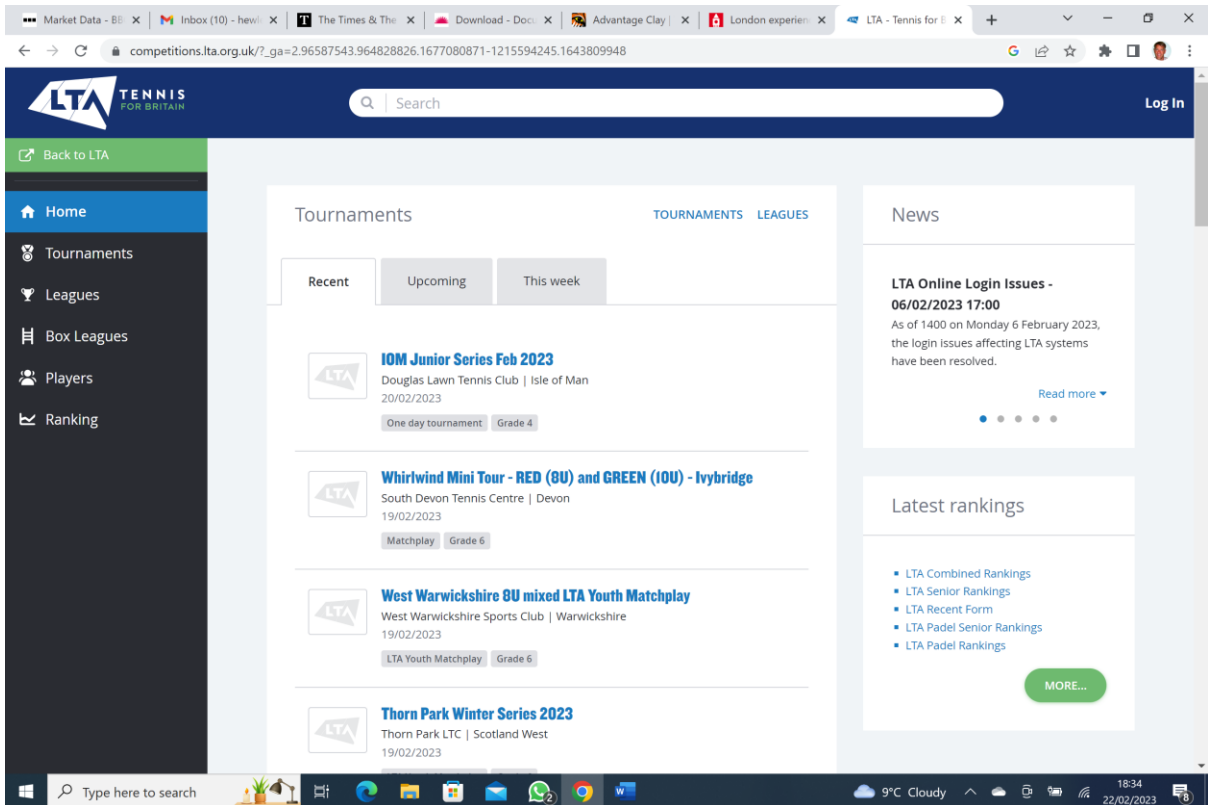

FAVERSHAM TENNIS CLUB – BOX LEAGUE REGISTRATION VIA LTA

This document gives screenshots for applying for Box League entry; entering results; and seeing box positions. Not the easiest process, but good for those wanting LTA rankings! If all else fails then please advise me at hewlettjeremy@gmail.com

- **Log in to your LTA account**

- **On the menu bar goto 'compete' and click on 'find a competition'**

- This takes you to the LTA competition sub-domain
- Click on left hand menu 'box leagues'

- Type in the search bar 'Faversham'