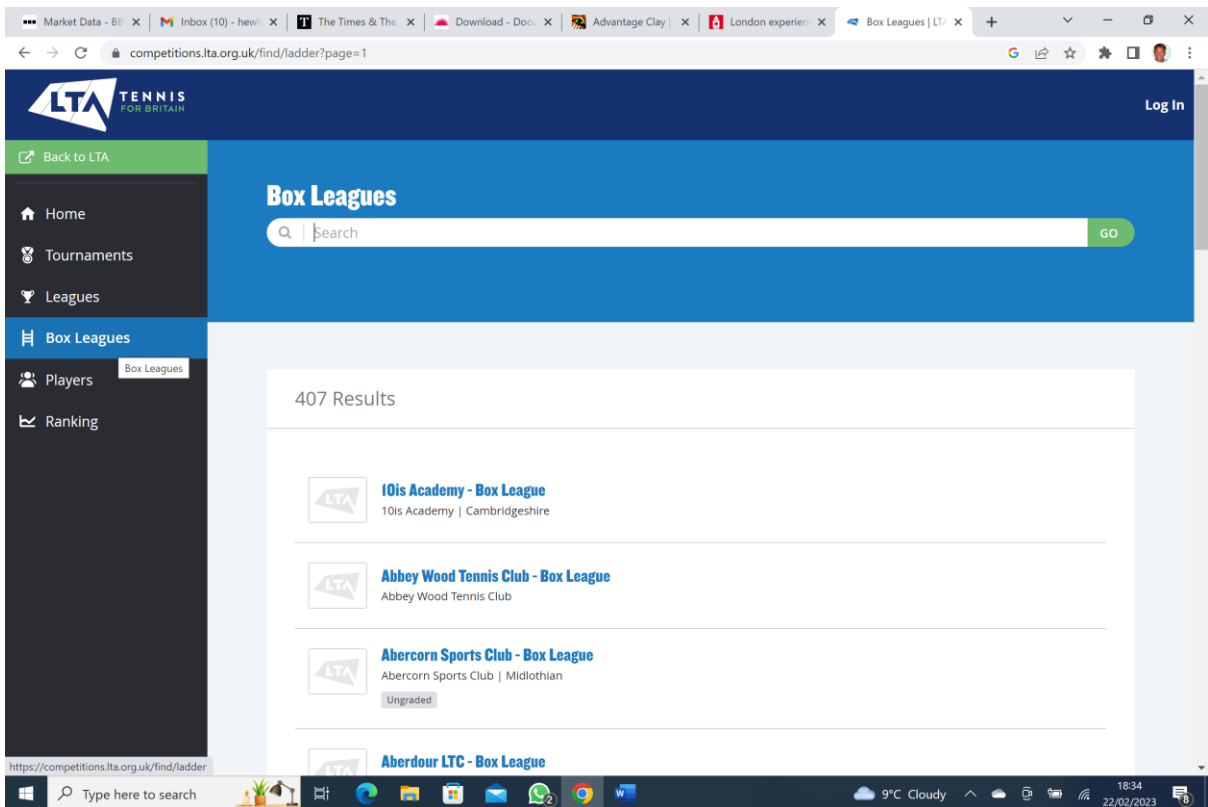

- **Log in to your LTA account**

- **On the menu bar goto 'compete' and click on 'find a competition'**

- This takes you to the LTA competition sub-domain
- Click on left hand menu 'box leagues'

- Type in the search bar 'Faversham'