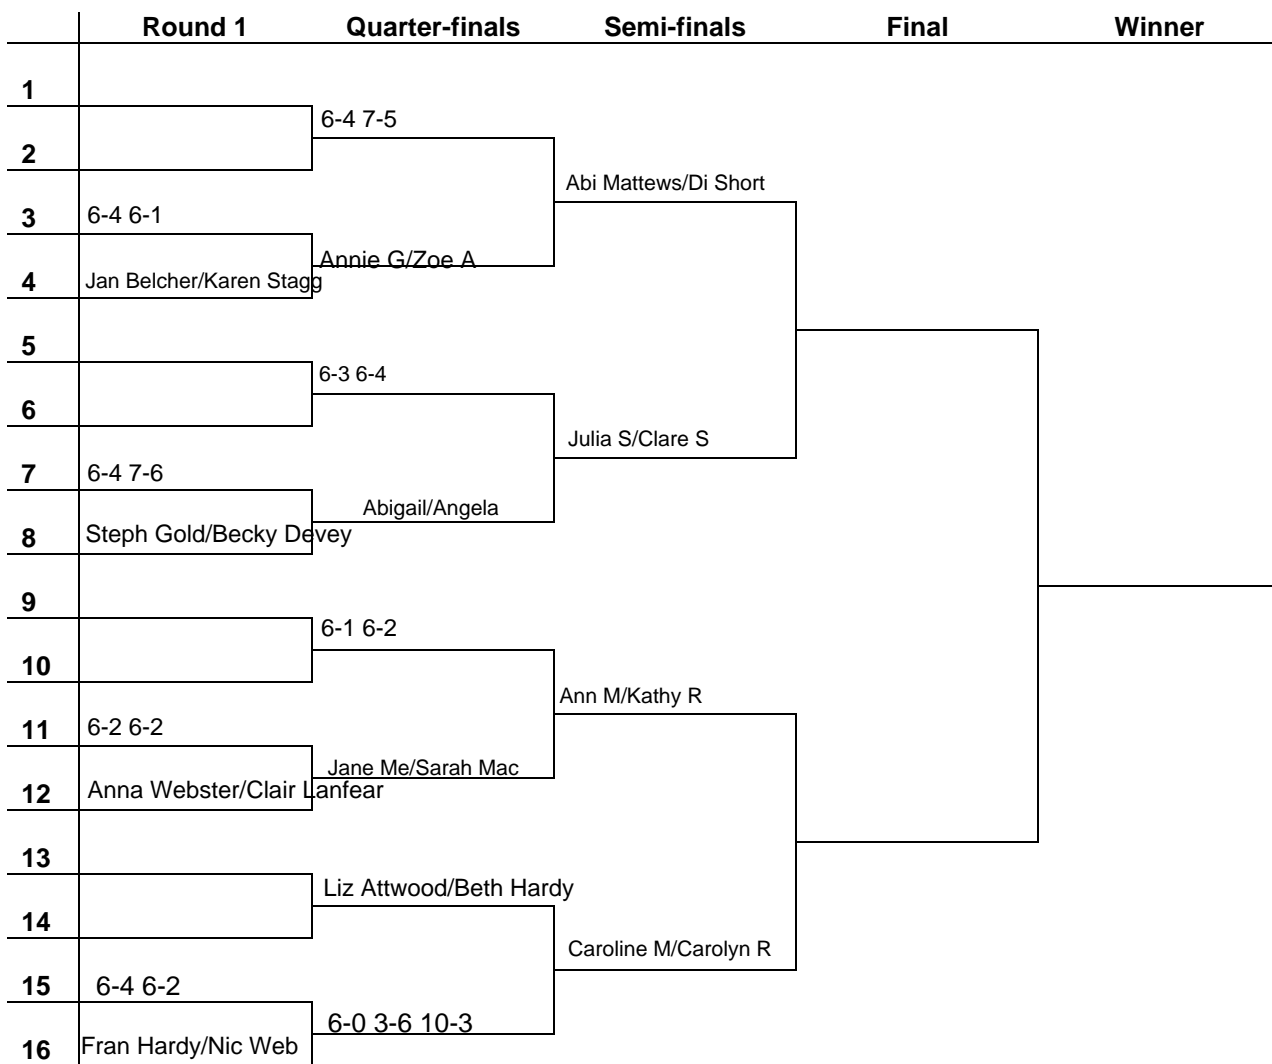

16 Player Knock-out Draw with Consolation Ladies Doubles 2020

Play by 19th July

Play by 16th Aug

Play by 13th Sep

19th Sep

Consolation