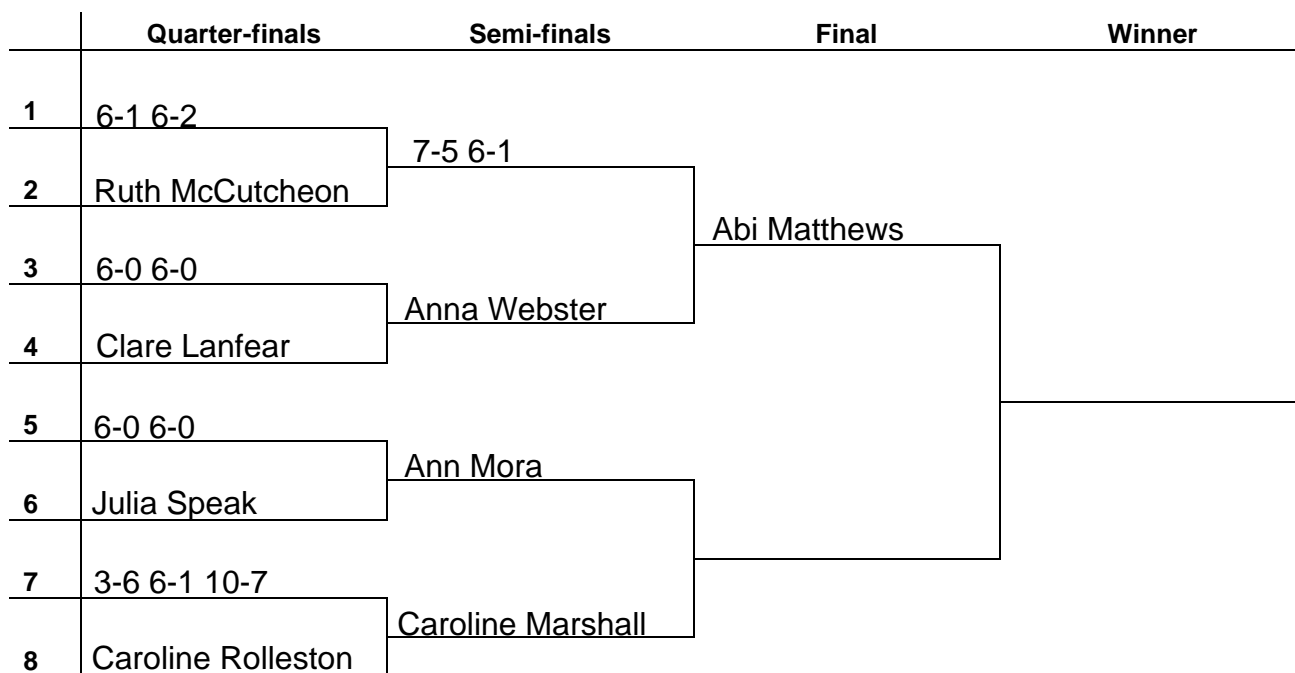

# 8 Player Knock-out Draw with Consolation

STC Ladies Singles 2020

Play by 16th Aug

Play by 13th Sep

19th Sep