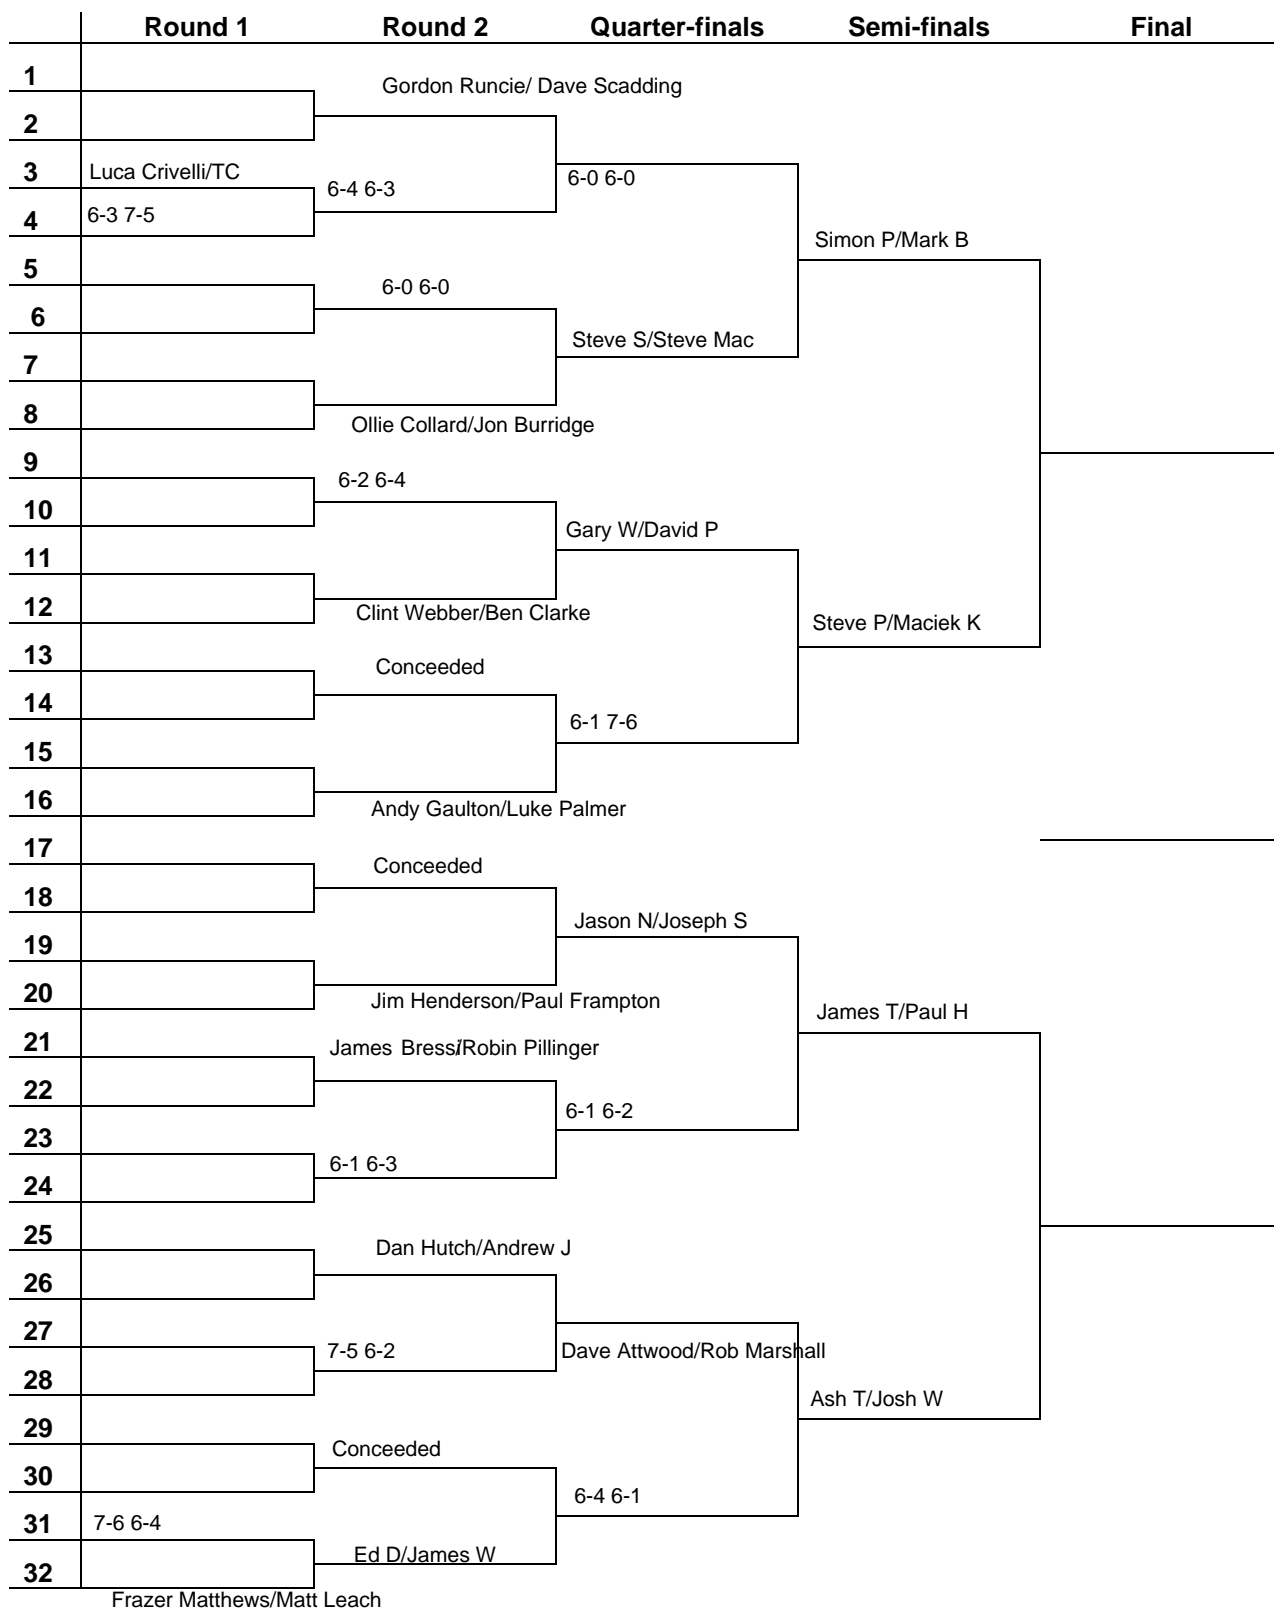

32 Player Knock-out Draw with Consolation

Mens Doubles 2020

Play By 5/July

Play by 26th July

Play By 23rd Aug

Play By 13th Sep

19th Sep

Consolation